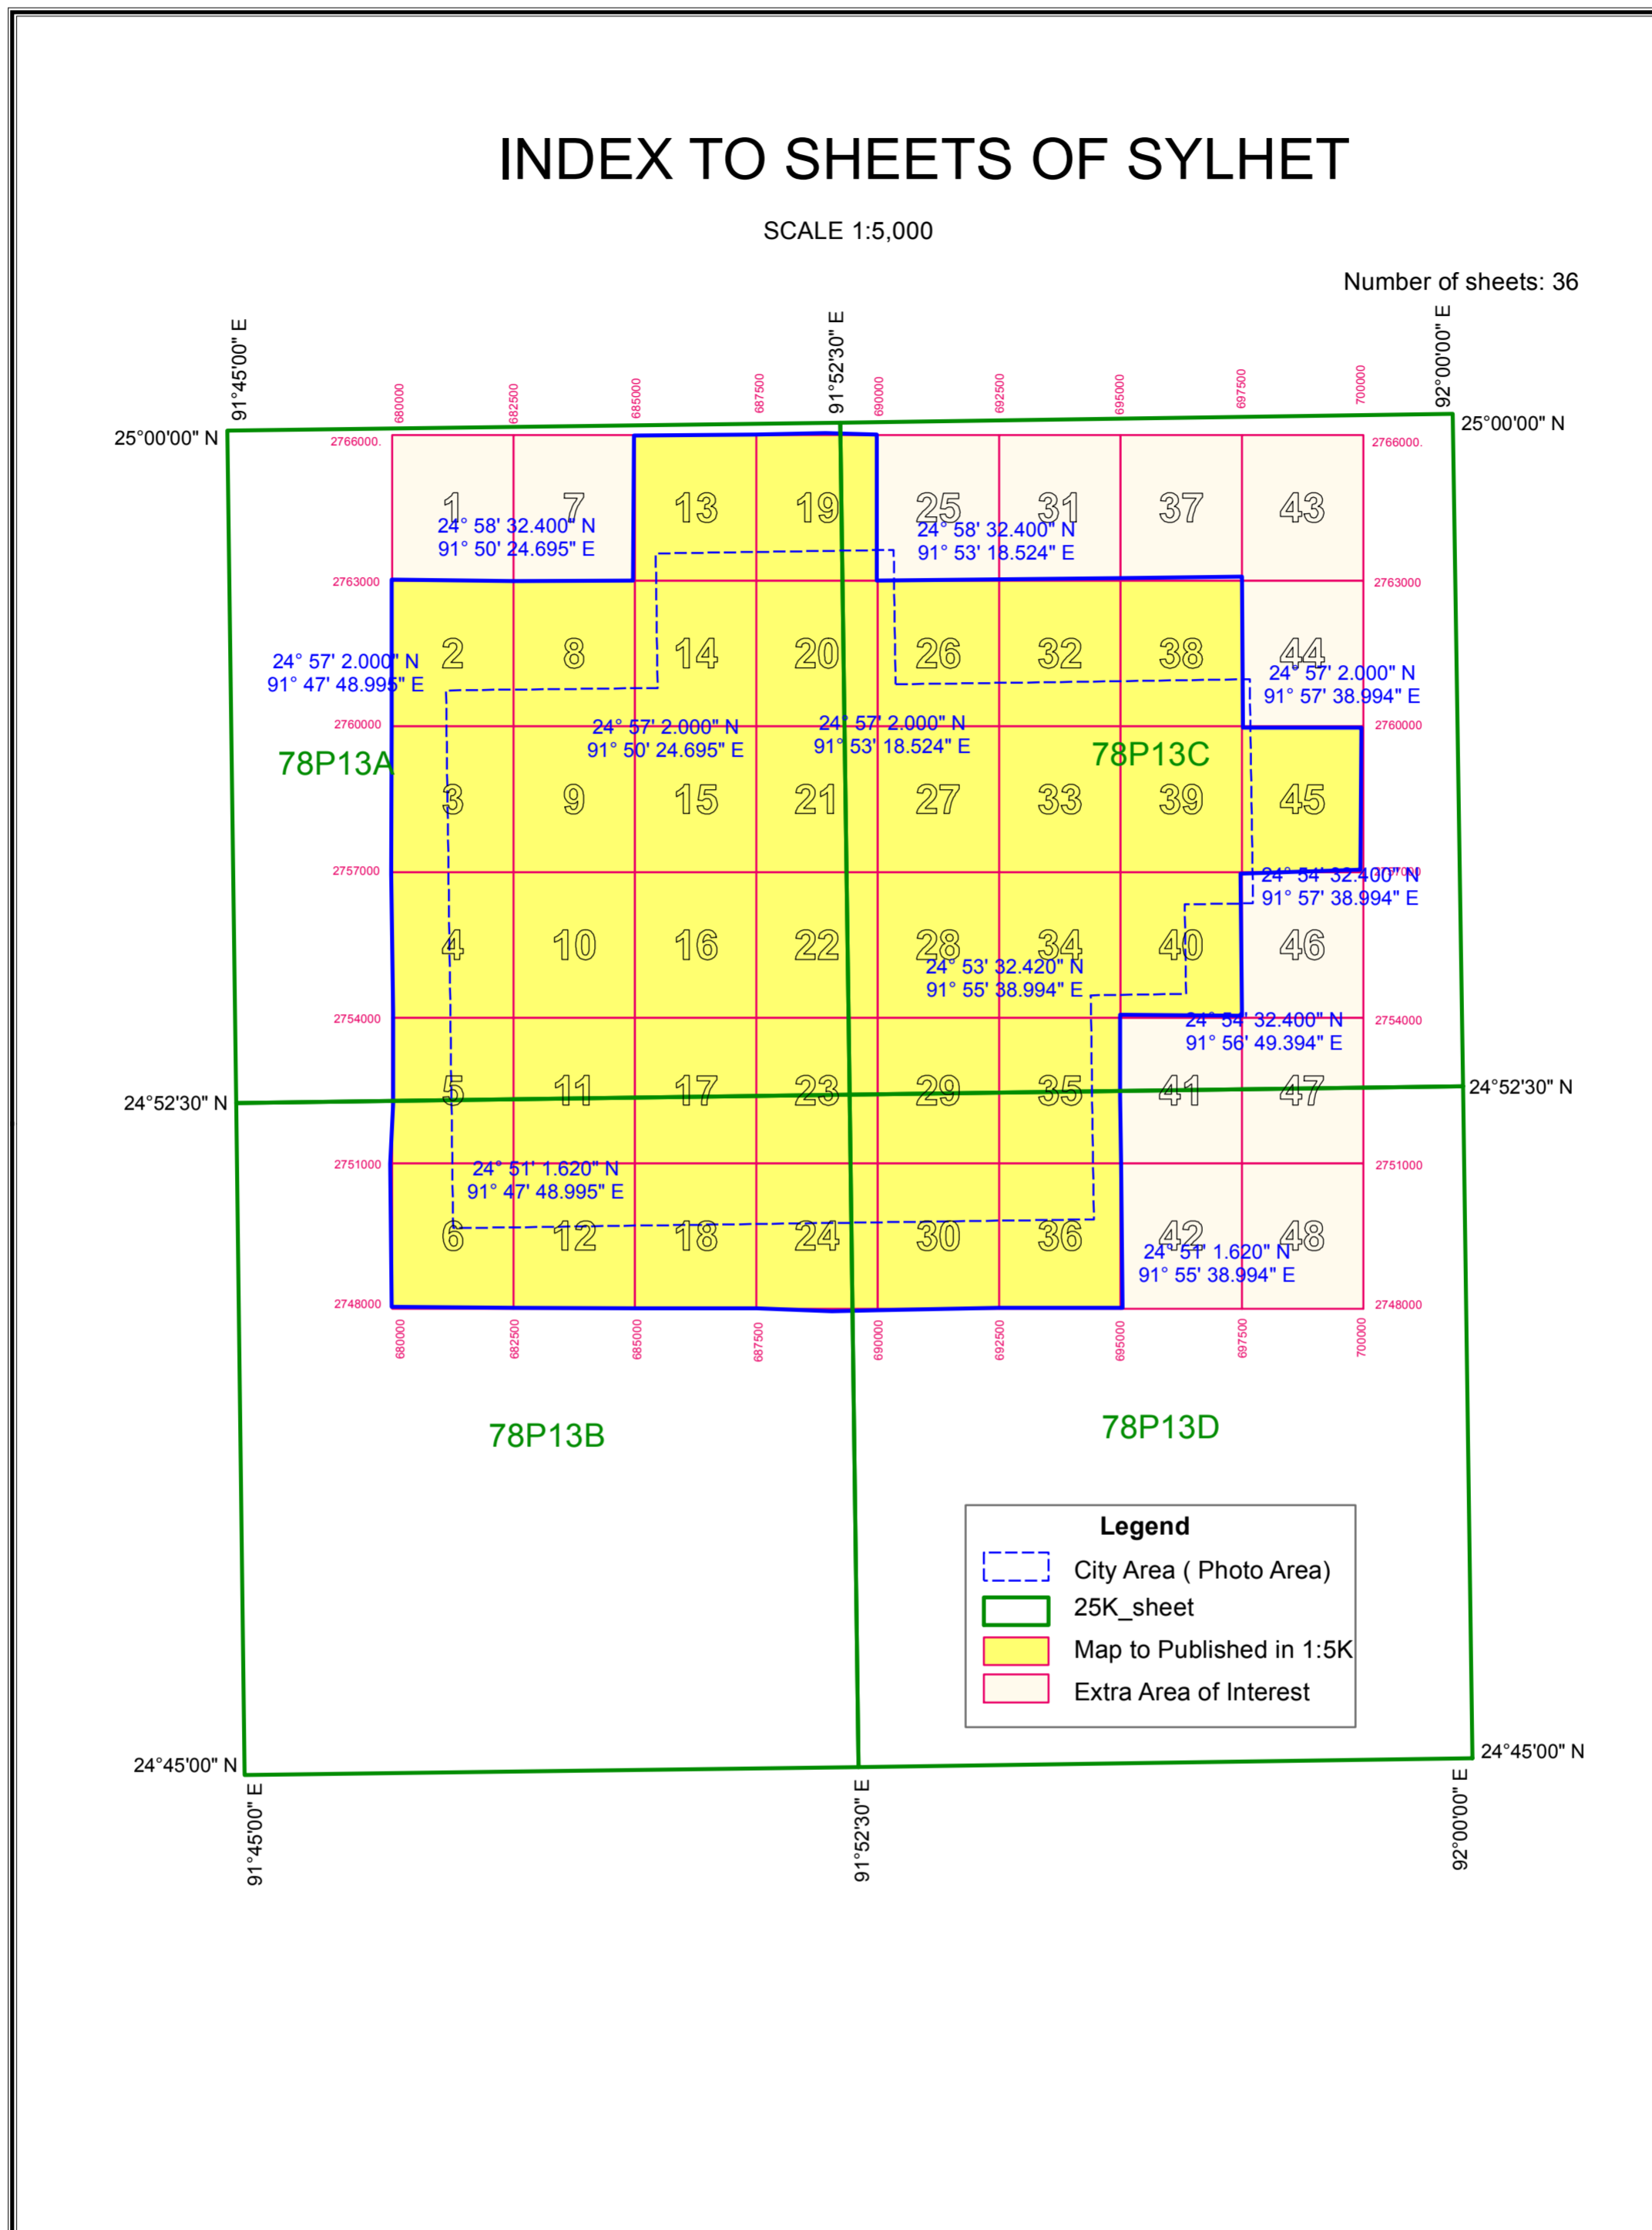

INDEX TO SHEETS OF SYLHET

SCALE 1:5,000

Number of sheets: 36

Example of sheet No SYL 01